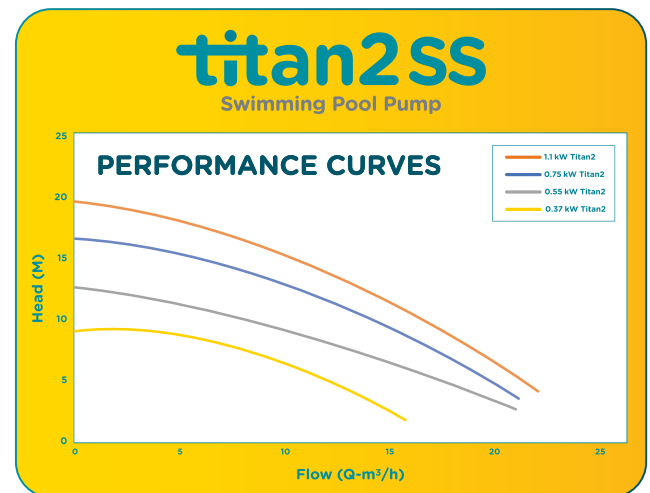

PERFORMANCE CURVES

PRODUCT DETAILS

500-0054	BARACUDA TITAN 2 PUMP 0.37kW 230V 80F IE2
500-1060	BARACUDA TITAN 2 PUMP 0.55kW 230V 80F IE2
500-2064	BARACUDA TITAN 2 PUMP 0.75kW 230V 80F IE2
500-3063	BARACUDA TITAN 2 PUMP 1.10kW 230V 80F IE2

DEVELOPED, TESTED AND MADE IN SOUTH AFRICA

EXCEPTIONAL AFTER SALES SUPPORT

We have a trained team on hand to help walk you through how to set up your pump and equipment. For installation and troubleshooting questions, please directly contact Baracuda® After Sales. To register your product warranty (see warranty card inside the pack) online and to read the full warranty terms and conditions, visit: www.baracuda.co.za Or use the QR code to go to the online registration page. Happy Swimming!

For more information visit:

www.baracuda.co.za or call 086 088 7665

Fluidra Waterlinx (Pty) Ltd

5 Kruger Street, Denver, Johannesburg, 2094
P.O. BOX 79, Bergvlei, Sandton, 2012 RSA

Customer Care: 086 088 7665 | customer@fluidra.co.za
www.baracuda.co.za

SCAN ME